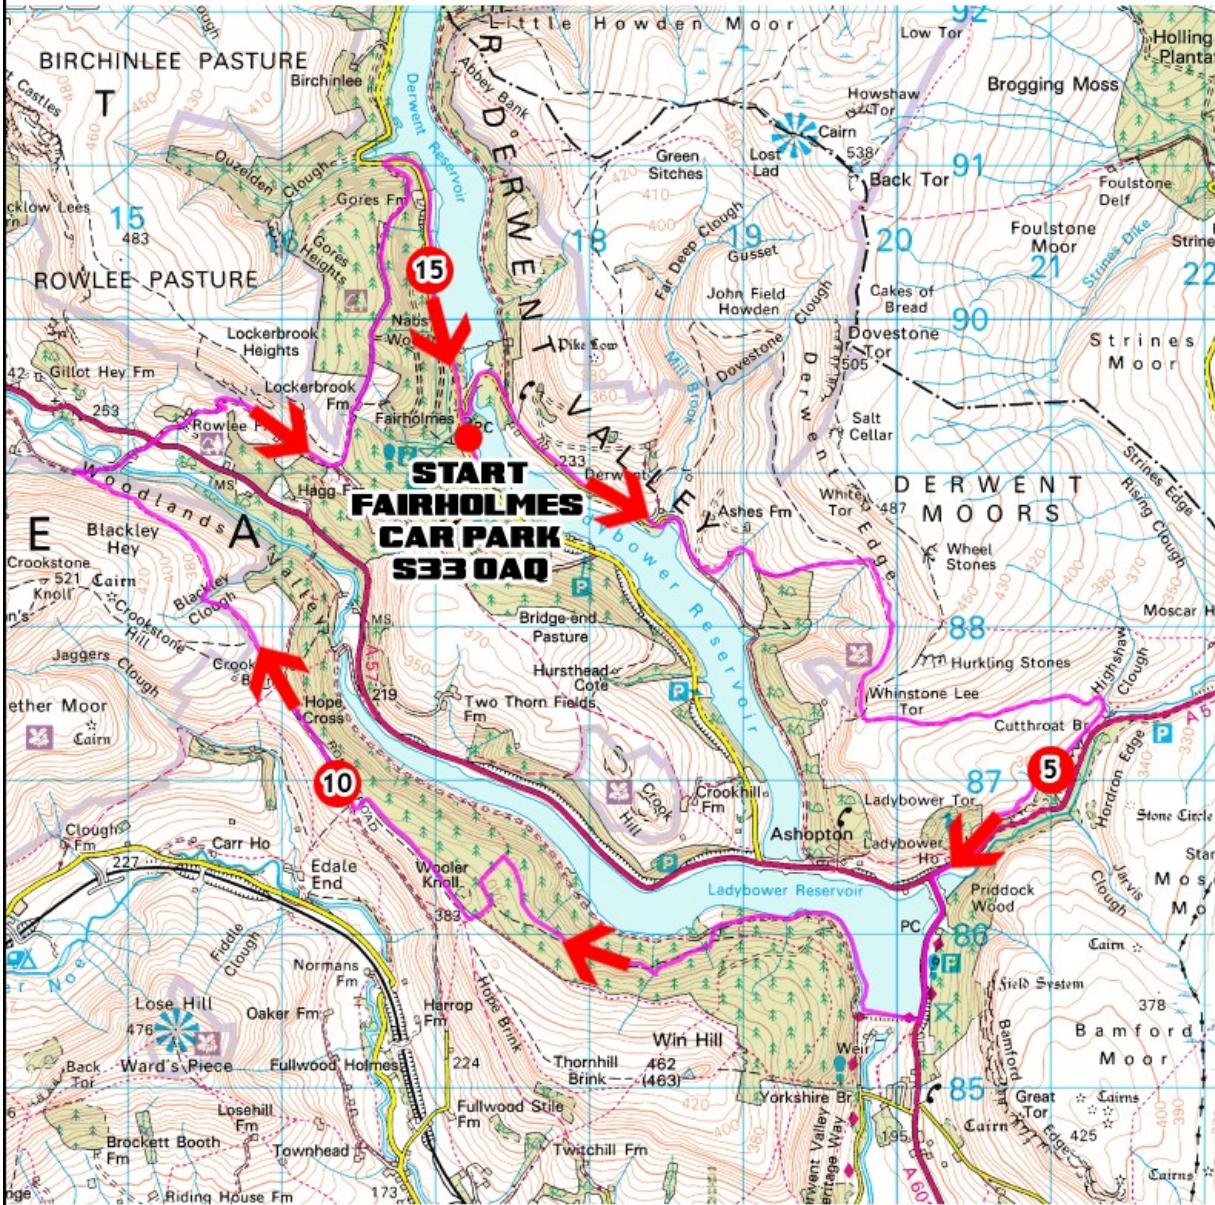

15.7 MILES
2360 FT ASCENT
2-4 HOURS

ALLTHEGEARNOIDEA.NET

LADYBOWER LOOP